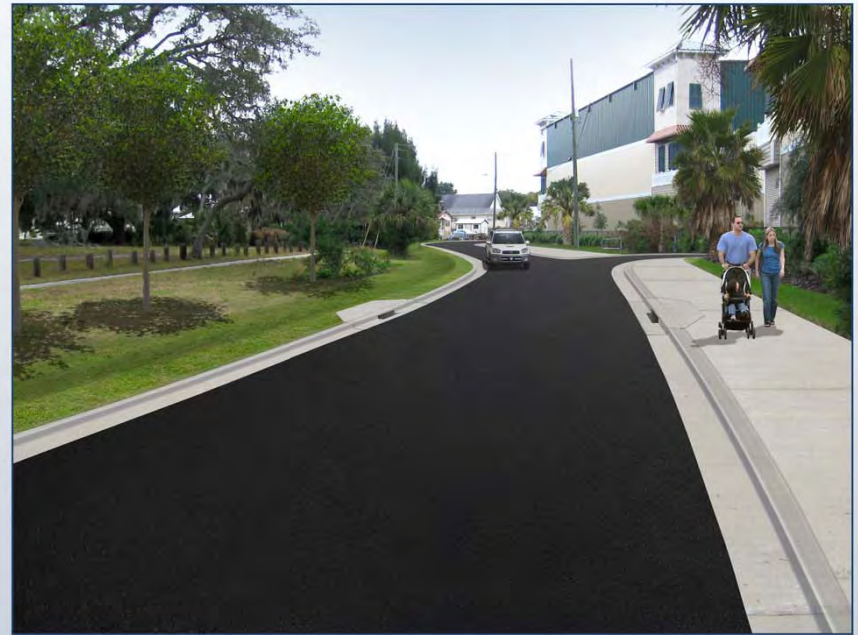

ROOSEVELT BOULEVARD IMPROVEMENTS

Before

After

**Roosevelt Boulevard
Looking South**

ROOSEVELT BOULEVARD LANDSCAPE CONCEPT PLAN

TARPON SPRINGS, FL

Removing several palms
and replacing as many as
possible.

Planter

Planter

-  EXISTING TREES
-  PROPOSED LIVE OAK TREE
-  PROPOSED CABBAGE PALM
-  PROPOSED BUTTWOOD TREE
-  PROPOSED COASTAL PRIVOT

Scale: 1"=20'-0"