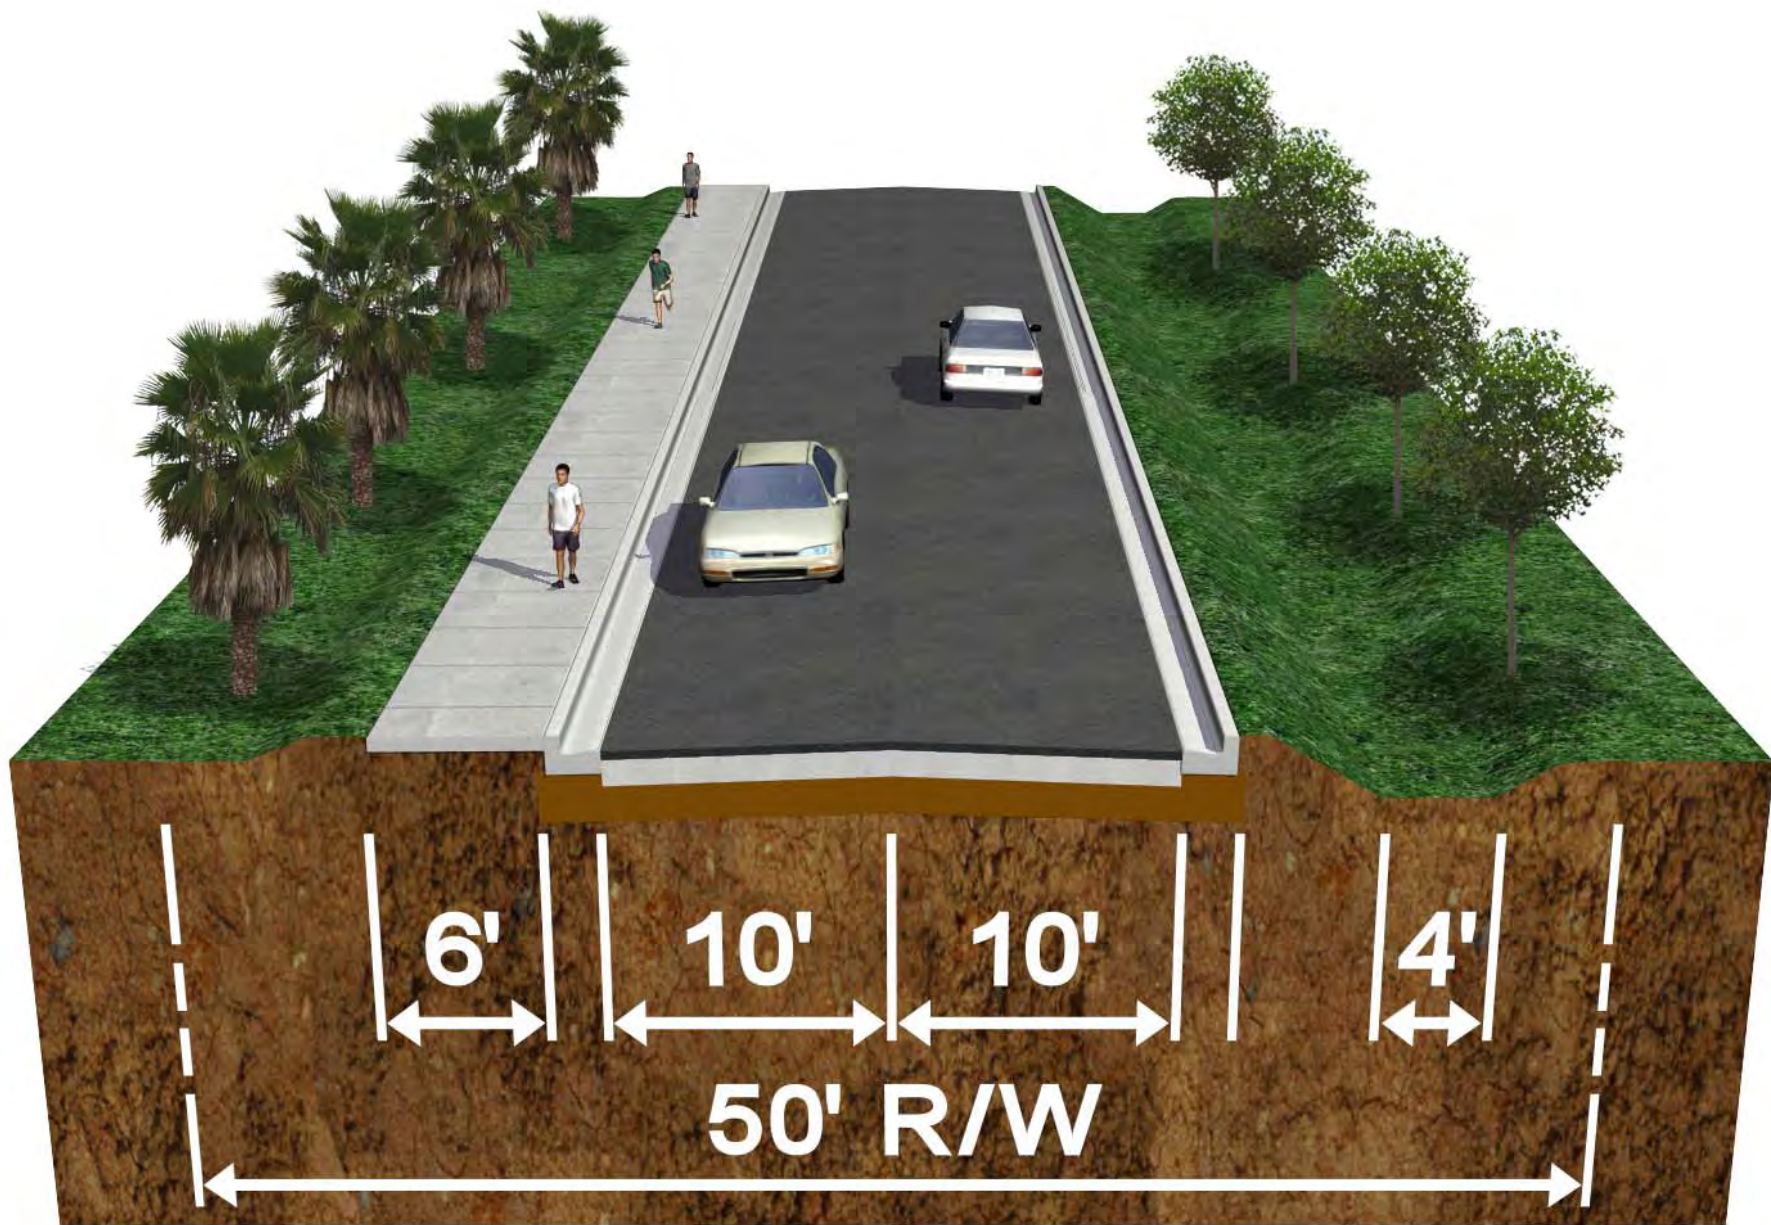

ROOSEVELT BOULEVARD IMPROVEMENTS

Before

After

**Roosevelt Boulevard
Looking South**

ROOSEVELT BOULEVARD LANDSCAPE CONCEPT PLAN

TARPON SPRINGS, FL

Removing several palms
and replacing as many as
possible.

Planter

Planter

-  EXISTING TREES
-  PROPOSED LIVE OAK TREE
-  PROPOSED CABBAGE PALM
-  PROPOSED BUTTWOOD TREE
-  PROPOSED COASTAL PRIVOT

Scale: 1"=20'-0"