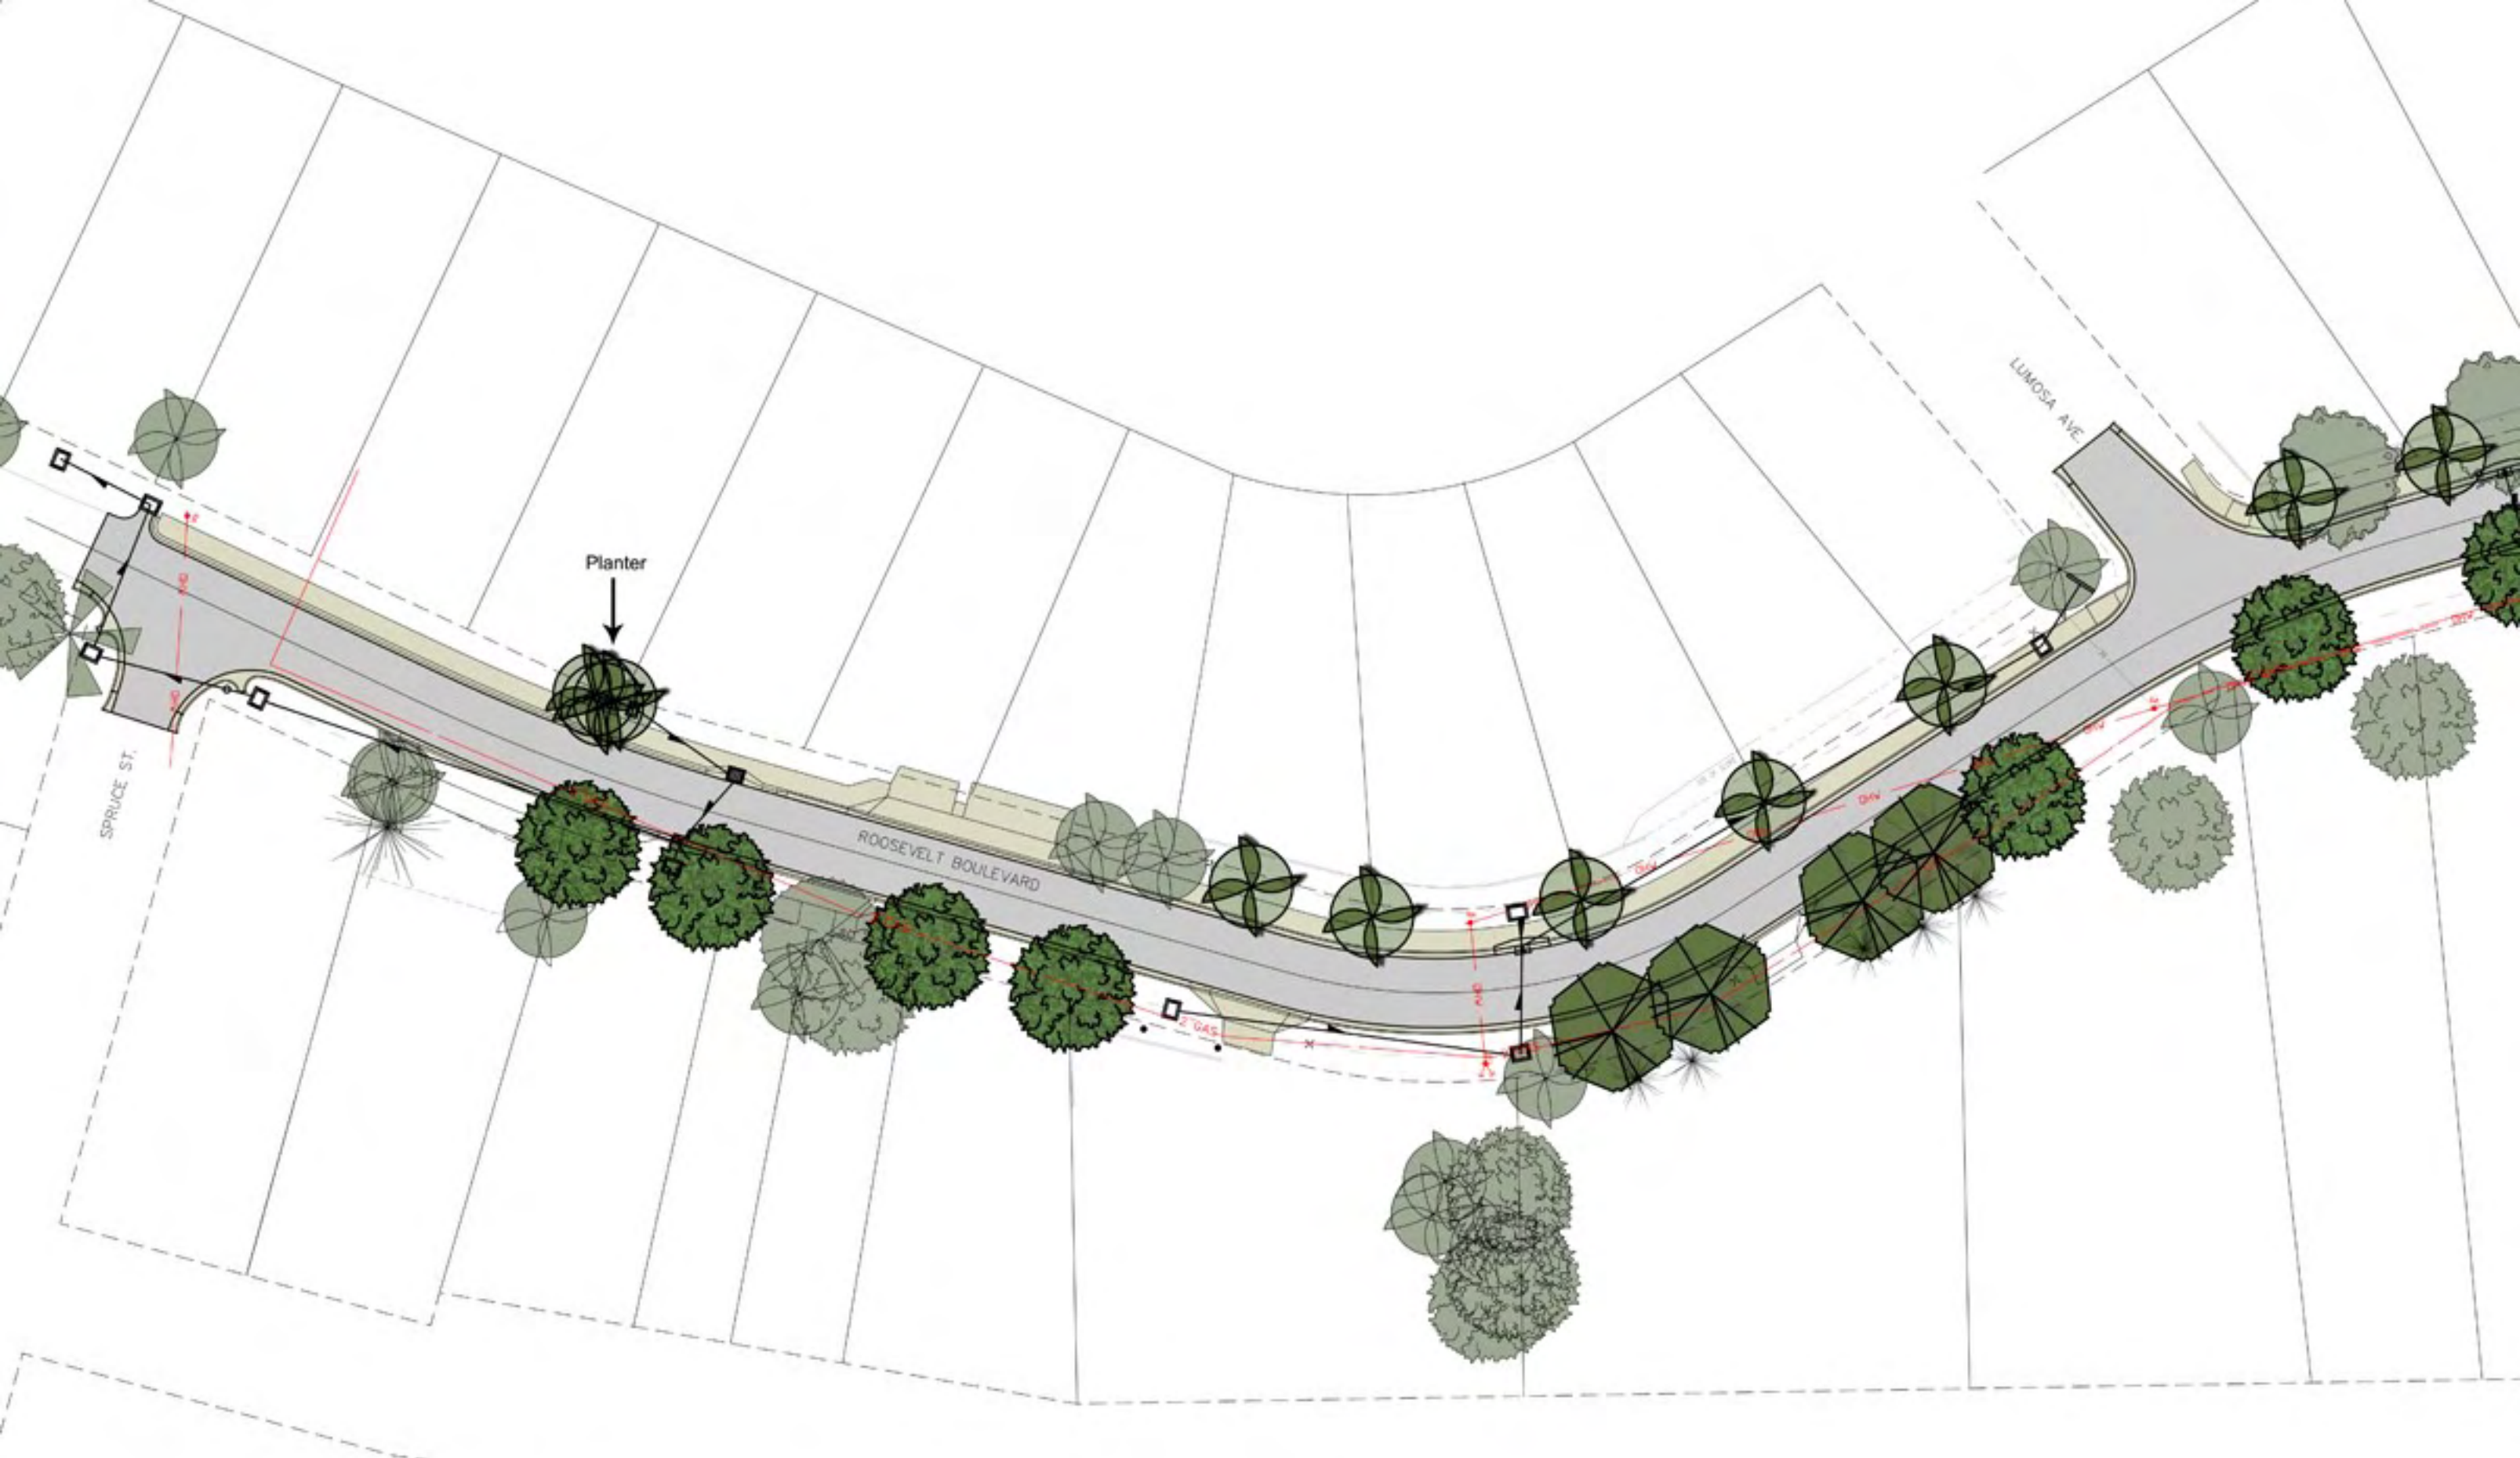

ROOSEVELT BOULEVARD IMPROVEMENTS

Before

After

**Roosevelt Boulevard
Looking South**

ROOSEVELT BOULEVARD LANDSCAPE CONCEPT PLAN

TARPON SPRINGS, FL

Removing several palms
and replacing as many as
possible.

Planter

Planter

-  EXISTING TREES
-  PROPOSED LIVE OAK TREE
-  PROPOSED CABBAGE PALM
-  PROPOSED BUTTWOOD TREE
-  PROPOSED COASTAL PRIVOT

Scale: 1"=20'-0"